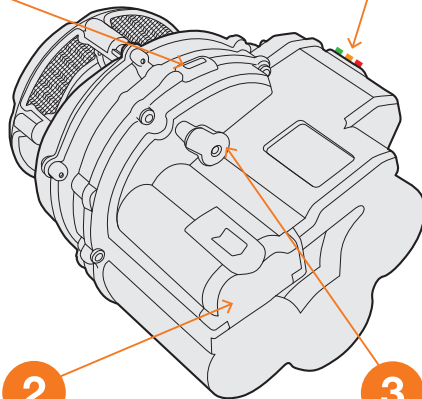

QUICK START MANUAL *alpride E2* airbag system

1

20' - 40'
→ USB-C 5V DC 3A

ALKALINE / LITHIUM
ALKALINE / LITHIUM

40' - 80'
→ 2x AA/LR6 1,5V

4x /s

4x /s

1x /10s =

ALKALINE
ALKALINE

2x NEW
AA Alkaline
AA/LR6 1,5V

LITHIUM
LITHIUM

2x NEW
AA Lithium
AA/LR6 1,5V

1x /10s →

2

4

ON

1x /10s = → >6h

1x /10s = → <6h

1x /10s = →

3

ON-OFF /
AUTO-TEST

1x /10s =

1x /10s = →

= →